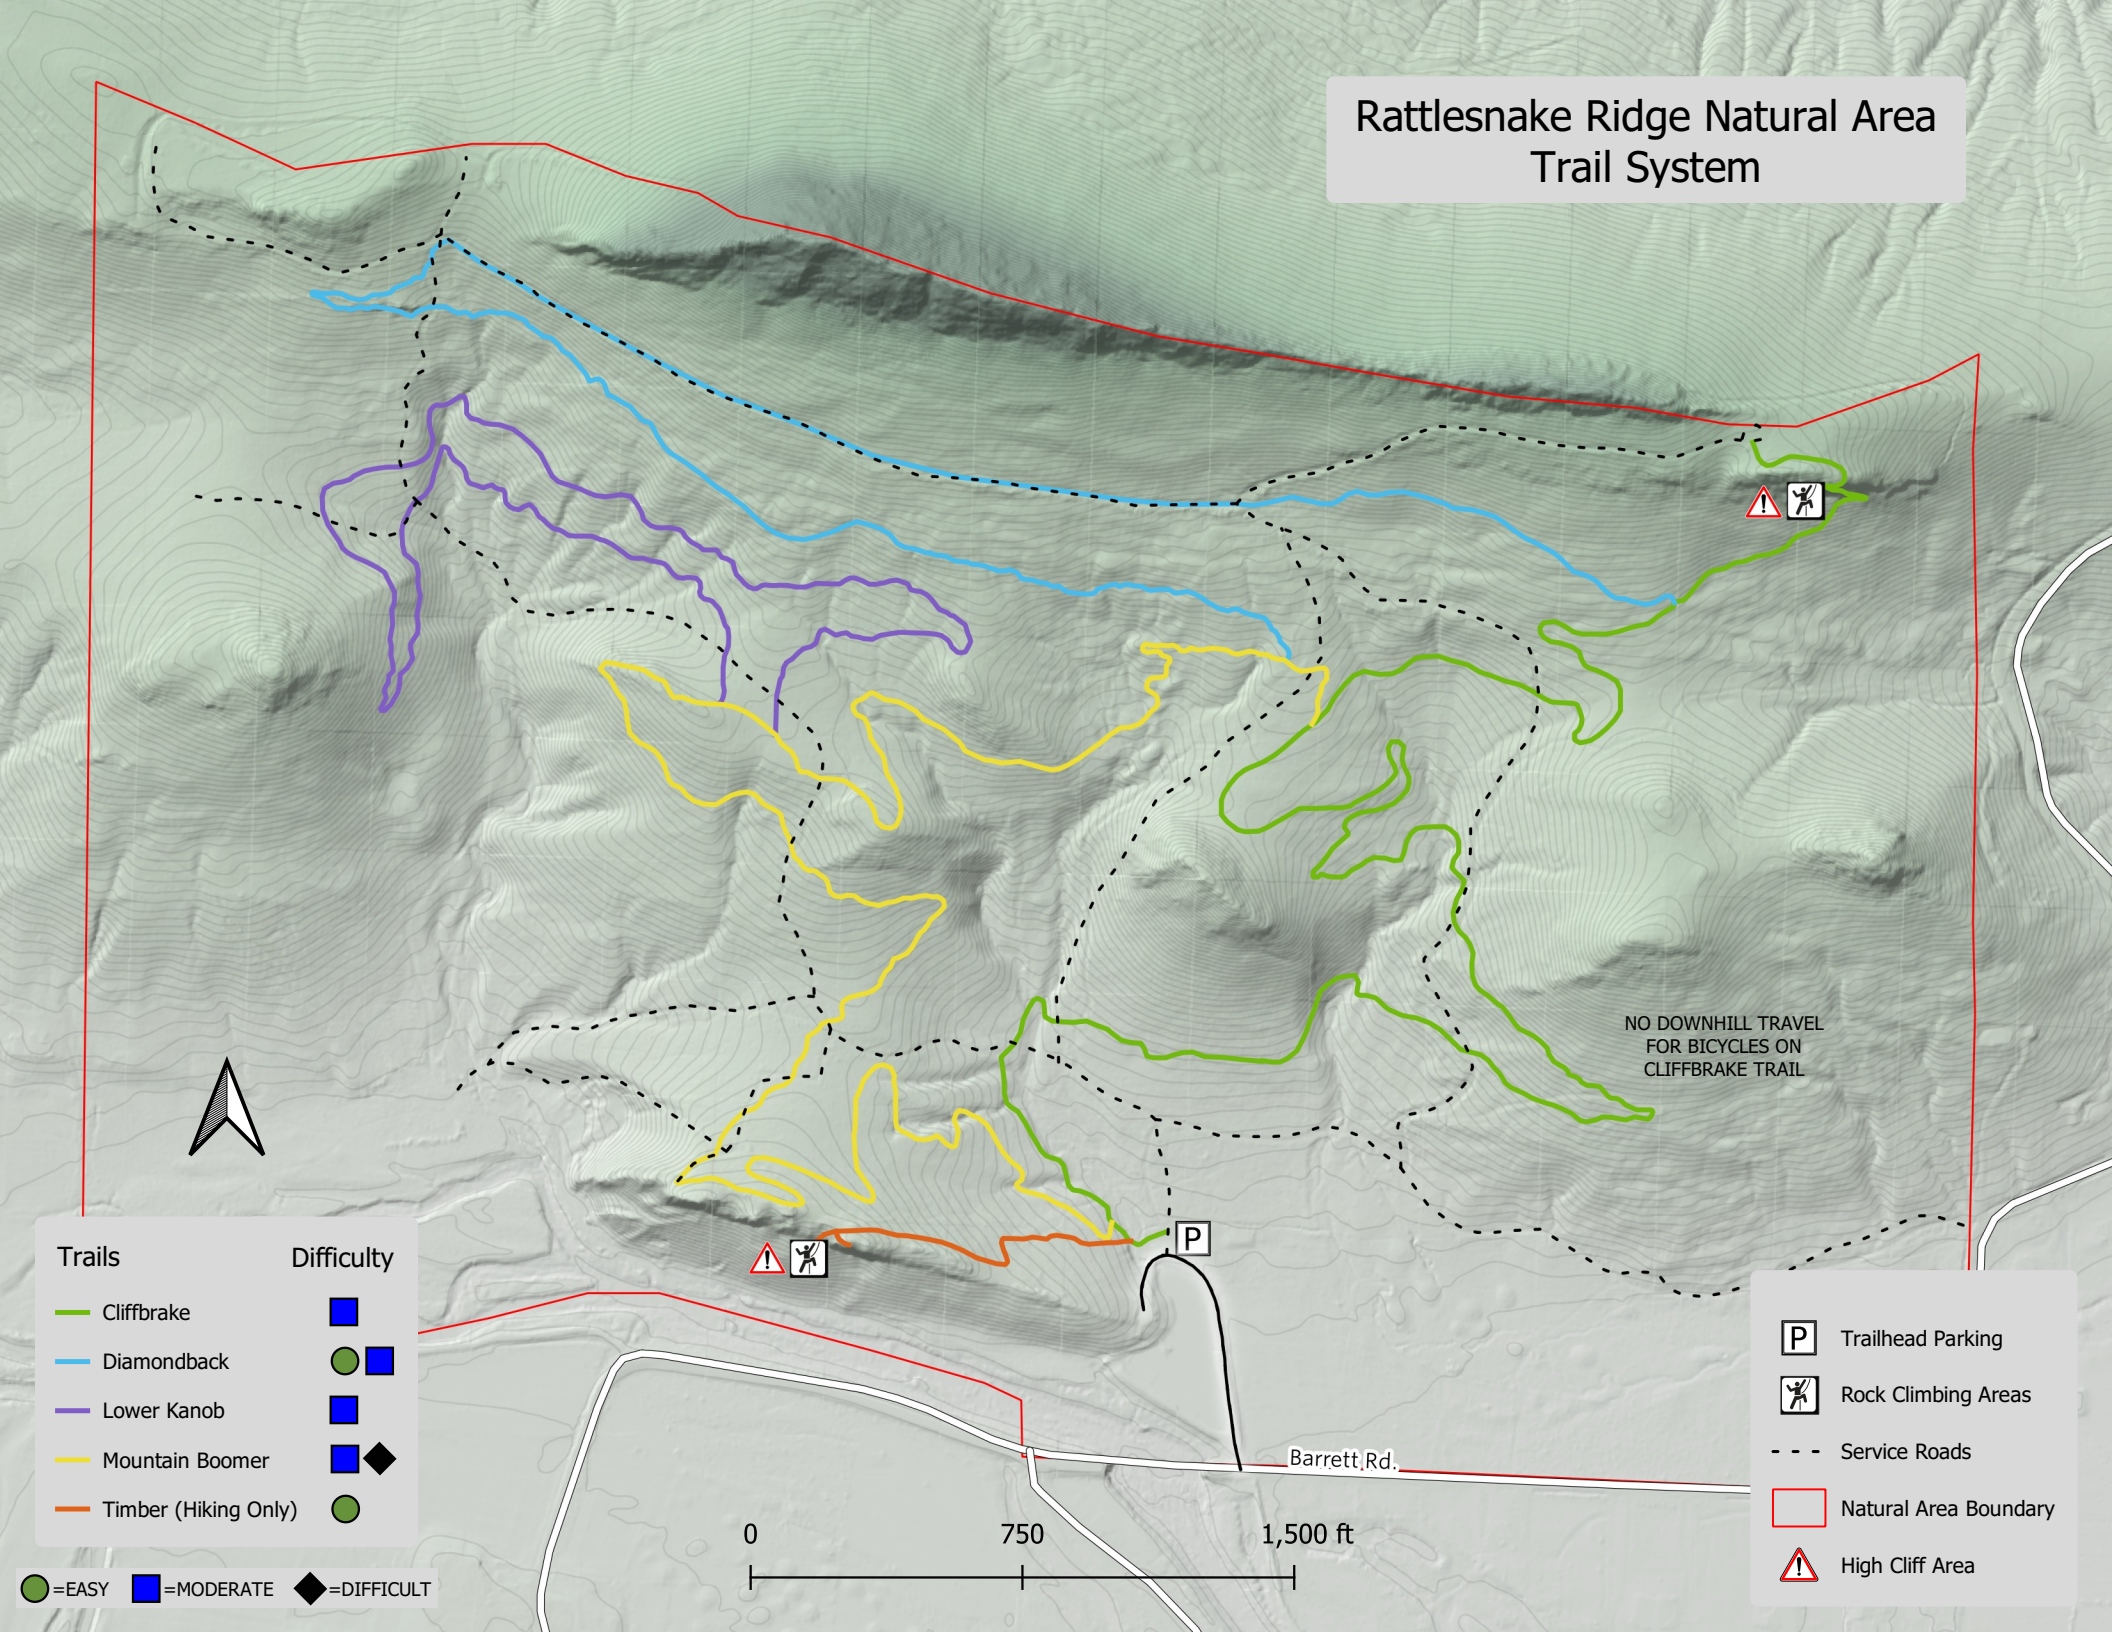

Rattlesnake Ridge Natural Area Trail System

Trails Difficulty

- | | |
|------------------------|-----|
| — Cliffbrake | ■ |
| — Diamondback | ● ■ |
| — Lower Kanob | ■ |
| — Mountain Boomer | ■ ◆ |
| — Timber (Hiking Only) | ● |

● = EASY ■ = MODERATE ◆ = DIFFICULT

- P Trailhead Parking
- ⚠ Rock Climbing Areas
- Service Roads
- Natural Area Boundary
- ⚠ High Cliff Area