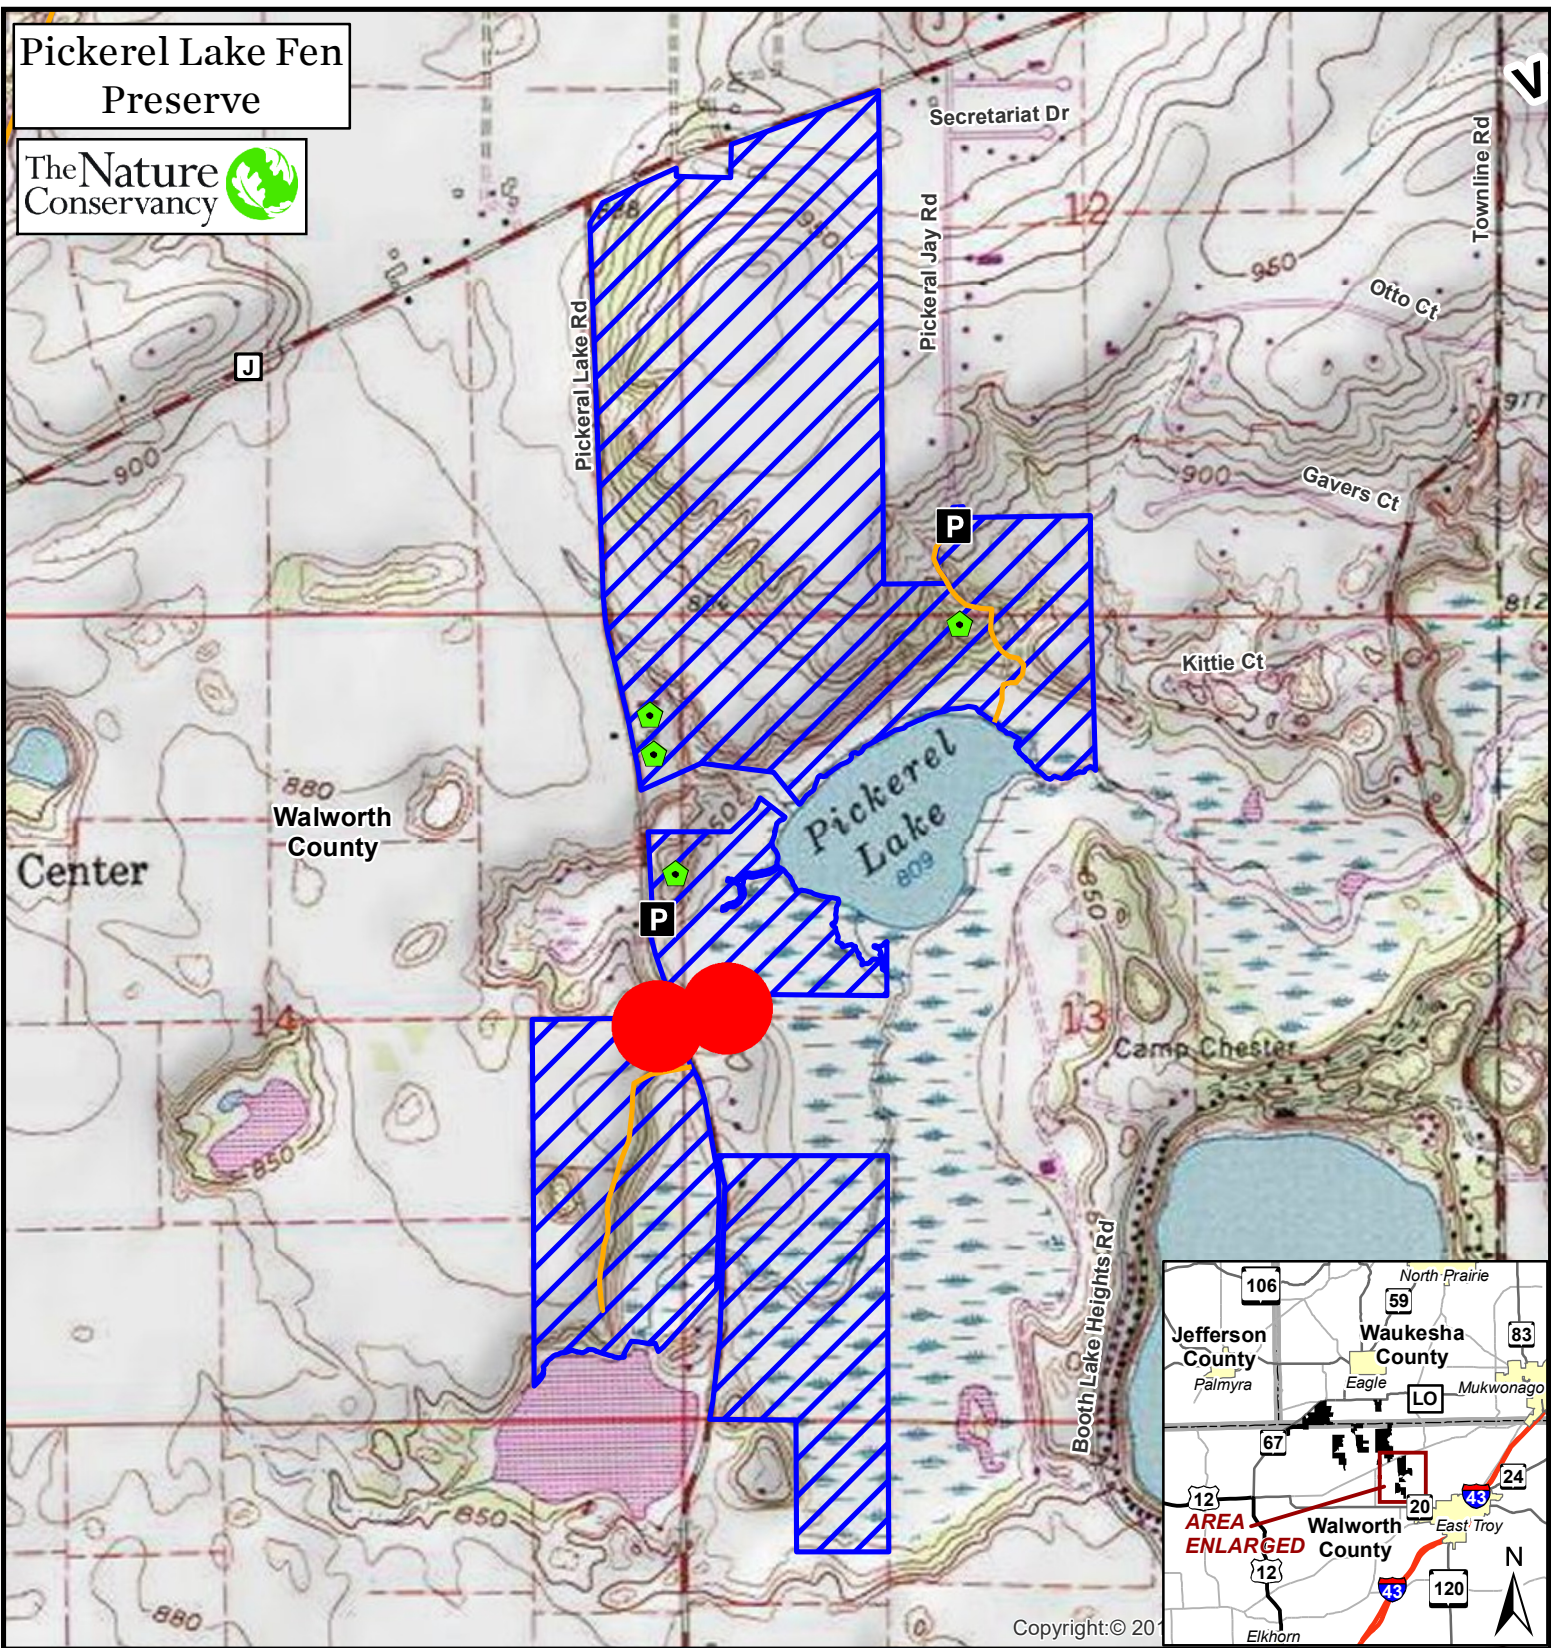

# Pickerel Lake Fen Preserve

-  Property of TNC open for trapping, deer, small game, turkey and bear hunting; no permit required.
-  Trails - No hunting from or across hiking trails
-  No hunting within 100 yards of residence.
-  Parking
-  Building

The Conservancy's Pickerel Lake Fen Preserve is located in Walworth County, Wisconsin, Troy Township, T4N-R17E, sections 11-14 & 24.

Town of Troy parking ordinance: From November 1 to April 1 THERE IS NO PARKING ON ANY TOWN ROAD OR TOWN ROAD RIGHT OF WAY. Town Right of Way is 33 feet from the center of the road.

1:15,000